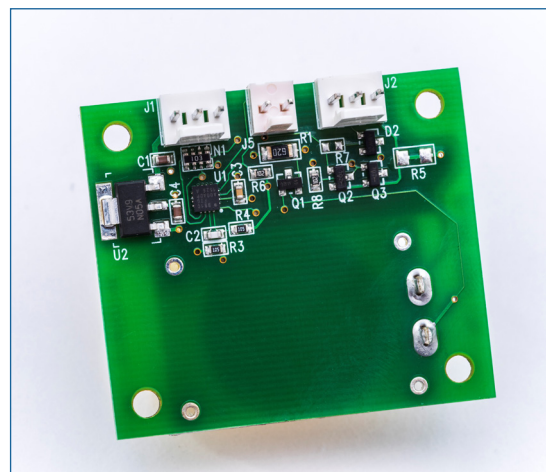

XTouch technical specifications

Power

+ 12V power supply

Backlight Sizes

XTouch-L, 45mm x 22 mm

XTouch-S, 22mm x 22 mm

Backlight Control

Single Input

- Compatible with main controller digital output

Sense Output

Single Open Drain Output

- Compatible with main controller digital input

Heber gaming controllers

Fully compatible with all Heber gaming control boards

Related datasheets

X10i
Datasheet 80-20239-1

Datasheet 80-22215-1

© Heber Ltd 2015
Heber Ltd, Belvedere Mill, Chalford,
Stroud, GL6 8NT, UK

Precise specifications may change
without prior notice. E&OE.

This document does not constitute
an offer for the sale of any particular
product. All trademarks are
acknowledged.