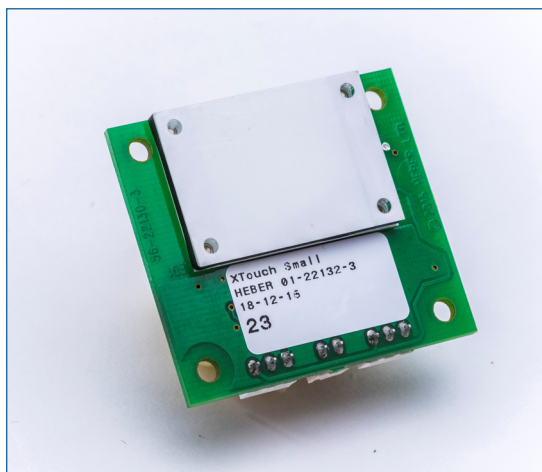

XTouch technical specifications

Power

+ 12V power supply

Backlight Sizes

XTouch-L, 45mm x 22 mm

XTouch-S, 22mm x 22 mm

Backlight Control

Single Input

- Compatible with main controller digital output

Sense Output

Single Open Drain Output

- Compatible with main controller digital input

Heber gaming controllers

Fully compatible with all Heber gaming control boards

Related datasheets

X10i
Datasheet 80-20239-1

Datasheet 80-22215-1

© Heber Ltd 2015
Heber Ltd, Belvedere Mill, Chalford,
Stroud, GL6 8NT, UK

Precise specifications may change
without prior notice. E&OE.

This document does not constitute
an offer for the sale of any particular
product. All trademarks are
acknowledged.